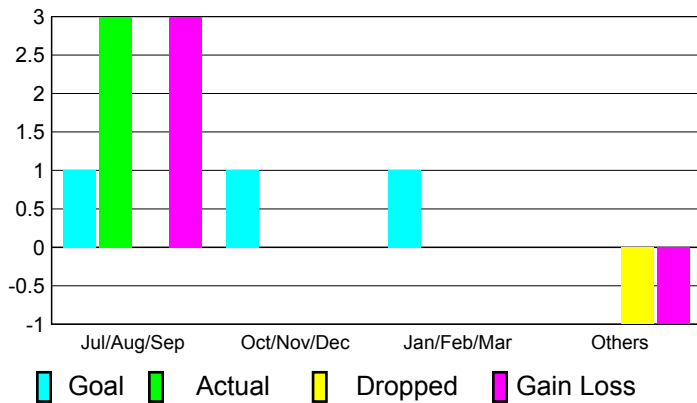

## CLUBS

**Club Results  
2010-2011**

**Clubs  
2009-2010**

Month	New Club Goal	Actual New Clubs	Actual Dropped Clubs	Gain/Loss of Clubs	Gain/Loss of Clubs
Jul/Aug/Sep	1	3	0	3	0
Oct/Nov/Dec	1	0	0	0	0
Jan/Feb/Mar	1	0	0	0	0
Apr/May/June	0	0	-1	-1	0
<b>Totals</b>	<b>3</b>	<b>3</b>	<b>-1</b>	<b>2</b>	<b>0</b>

### Club Results 2010-2011

Goal, New, Dropped, Gain/Loss

### Comparison of Club Gain/Loss

Current Year Compared to the Previous Year