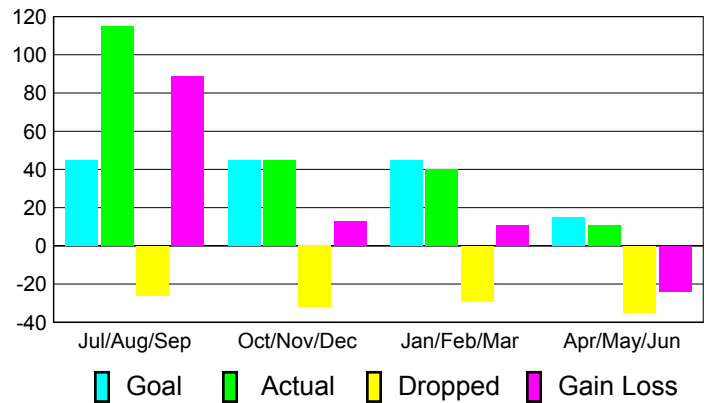

### YTD Status Quo Clubs 2010-2011

Status Quo Clubs Compared to Status Quo Members

## MEMBERSHIP

**Membership Results  
2010-2011**

**Membership  
2009-2010**

Month	Net Memb Goal	Actual New Memb	Actual Dropped Memb	Gain/Loss of Memb	Gain/Loss of Memb
Jul/Aug/Sep	45	115	-26	89	0
Oct/Nov/Dec	45	45	-32	13	-8
Jan/Feb/Mar	45	40	-29	11	-20
Apr/May/June	15	11	-35	-24	-16
<b>Totals</b>	<b>150</b>	<b>211</b>	<b>-122</b>	<b>89</b>	<b>-44</b>

### Membership Results 2010-2011

Goal, New, Dropped, Gain/Loss

### Comparison of Membership Gain/Loss

Current Year Compared to the Previous Year